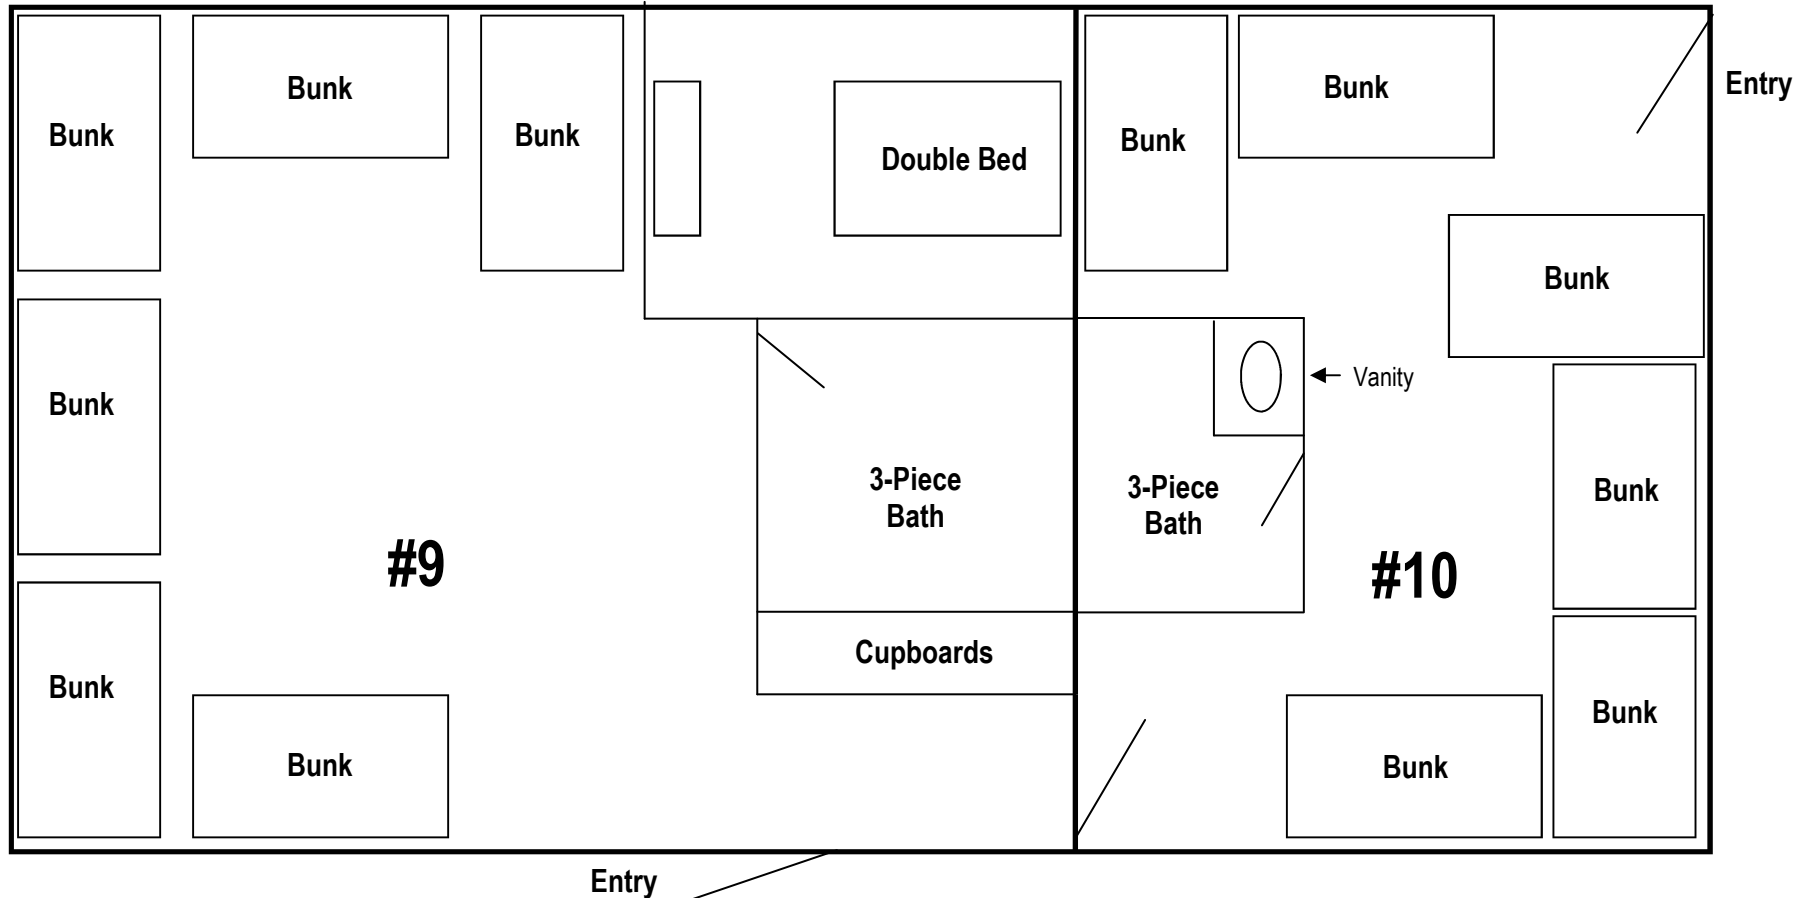

Birchwood Cabins (#9, #10)

- ◆ Cabin 9 (Birchwood) and Cabin 10 feature 3-piece indoor washrooms.
- ◆ Heated, clean, comfortable
- ◆ Cabin 9 sleeps 13 (6 single bunks + 1 double bed in separate bedroom)
- ◆ Cabin 10 sleeps 12 (6 single bunks)
- ◆ Bring your own bedding
- ◆ Adjoining, lockable door connects the 2 cabins, if required.
- ◆ Separate outside entrances.