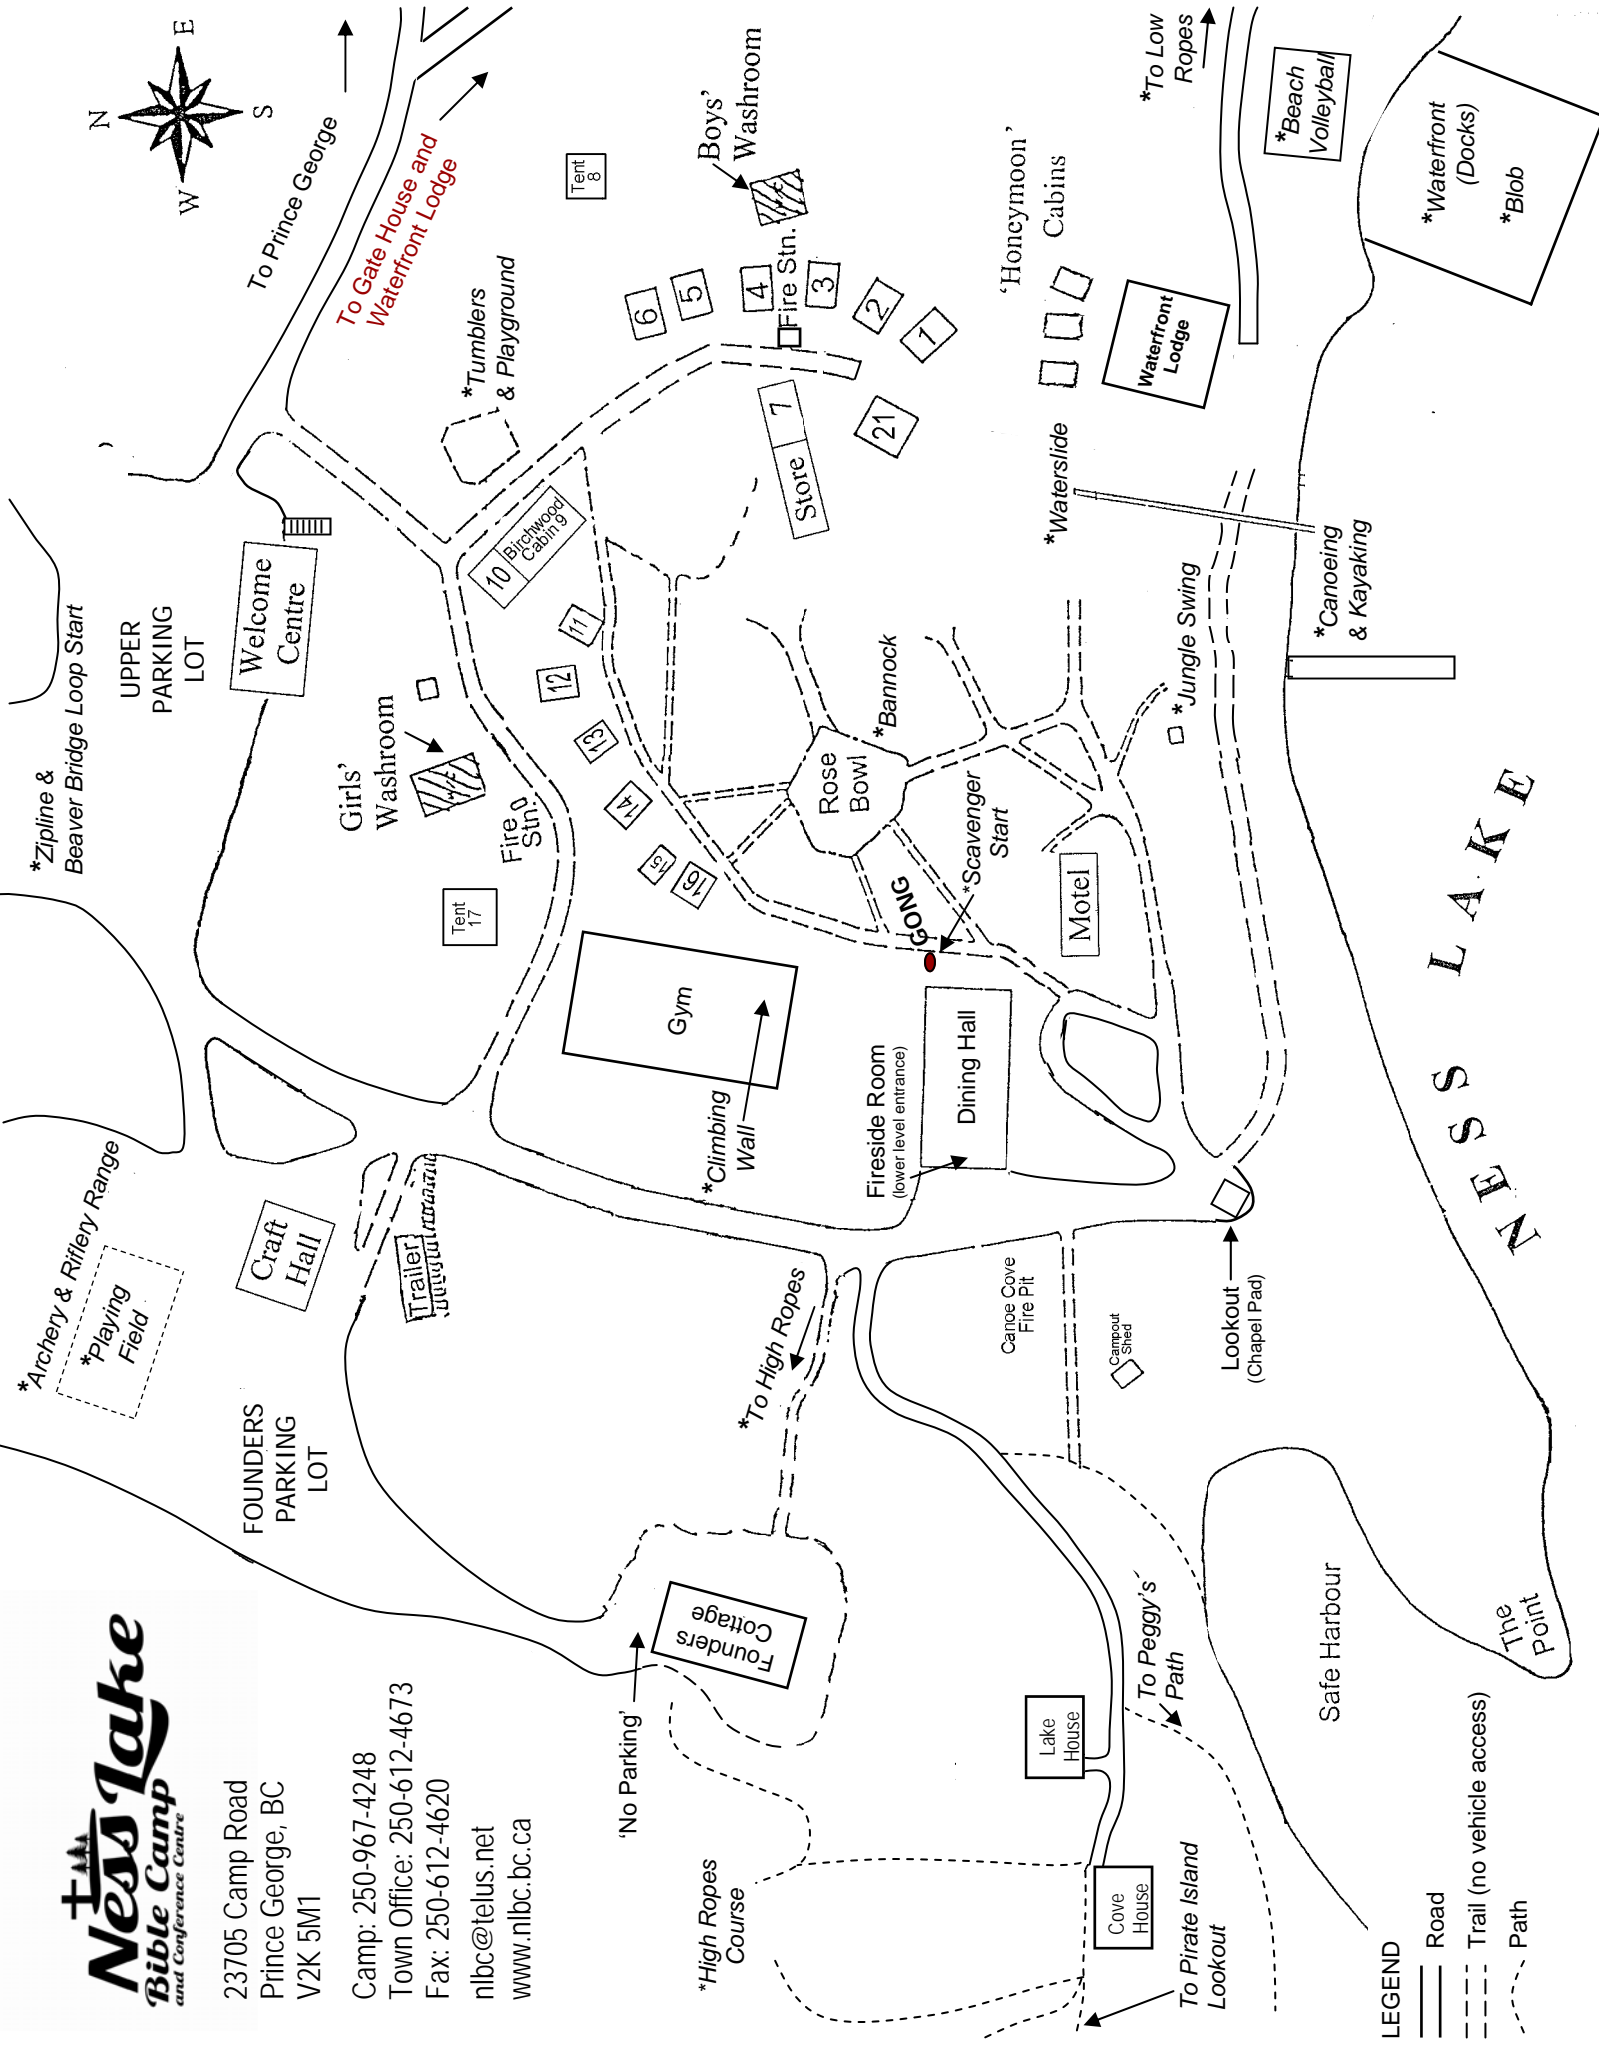

T.M.A. Ness Lake Bible Camp and Conference Centre

23705 Camp Road
Prince George, BC
V2K 5M1

Camp: 250-967-4248
Town Office: 250-612-4673
Fax: 250-612-4620
nlbc@telus.net
www.nlbc.bc.ca

LEGEND
 — Road
 - - - Trail (no vehicle access)
 - - - Path